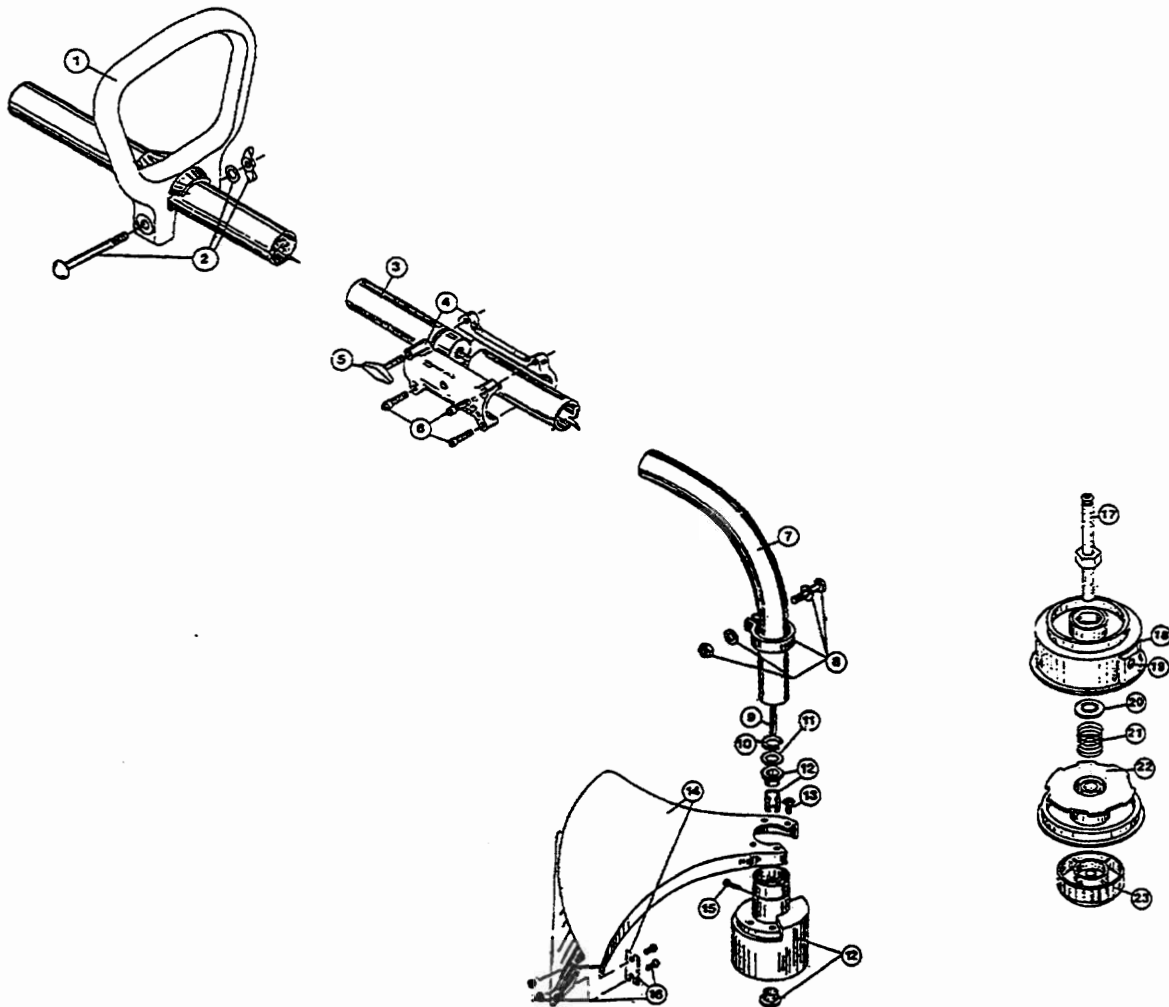

Item	Part No.	Description
1	180300	Screw Set
2	145569	Anti-Rotation Screw
3	180558	Motor Housing Assembly
4	180150	Switch
5	180151	Trigger
6	180559	Lead Wire
7	180305	Terminal Block

Item	Part No.	Description
8	180152	Driver
9	180154	Motor
10	180155	Fan
11	180156	Power Cord

The above part numbers are for serial numbers 912908901 thru 002194300.

BOOM AND TRIMMER PARTS-RYOBI 120r

Item	Part No.	Description
1	145819	D-Handle
2	153523	D-Handle Hardware Assembly
3	180566	Upper Drive Shaft Housing Assembly
4	153671	Split-Boom Coupling Set
5	611716	Adjustment Knob
6	683074	Coupling Bolt Assembly
7	180567	Lower Drive Shaft Housing Assembly
8	153597	Lower Clamp Assembly
9	682064	Flexible Drive Shaft
10	145570	Retaining Ring
11	145567	Washer
12	153312	Bushing Housing Assembly
13	180531	Guard Mounting Screw Assembly
14	147593	Guard and Blade Assembly
15	145569	Anti-Rotation Screw

Item	Part No.	Description
16	682061	Blade Assembly
17	153313	Spool Shaft
18	153619	Outer Spool and Eyelet Assembly
19	145566	Eyelet
20	610660	Retainer (10 pack)
21	610317	Spring
22	153600	Inner Reel
23	153066	Bump Head Knob Assembly
*	610375	Monofilament Cutting Line (50 ft.)
*	153577	Spool and Line (30 ft.) Assembly
*	147823	Complete Cutting Head Assembly (includes items 8, 10-23)
*		not shown